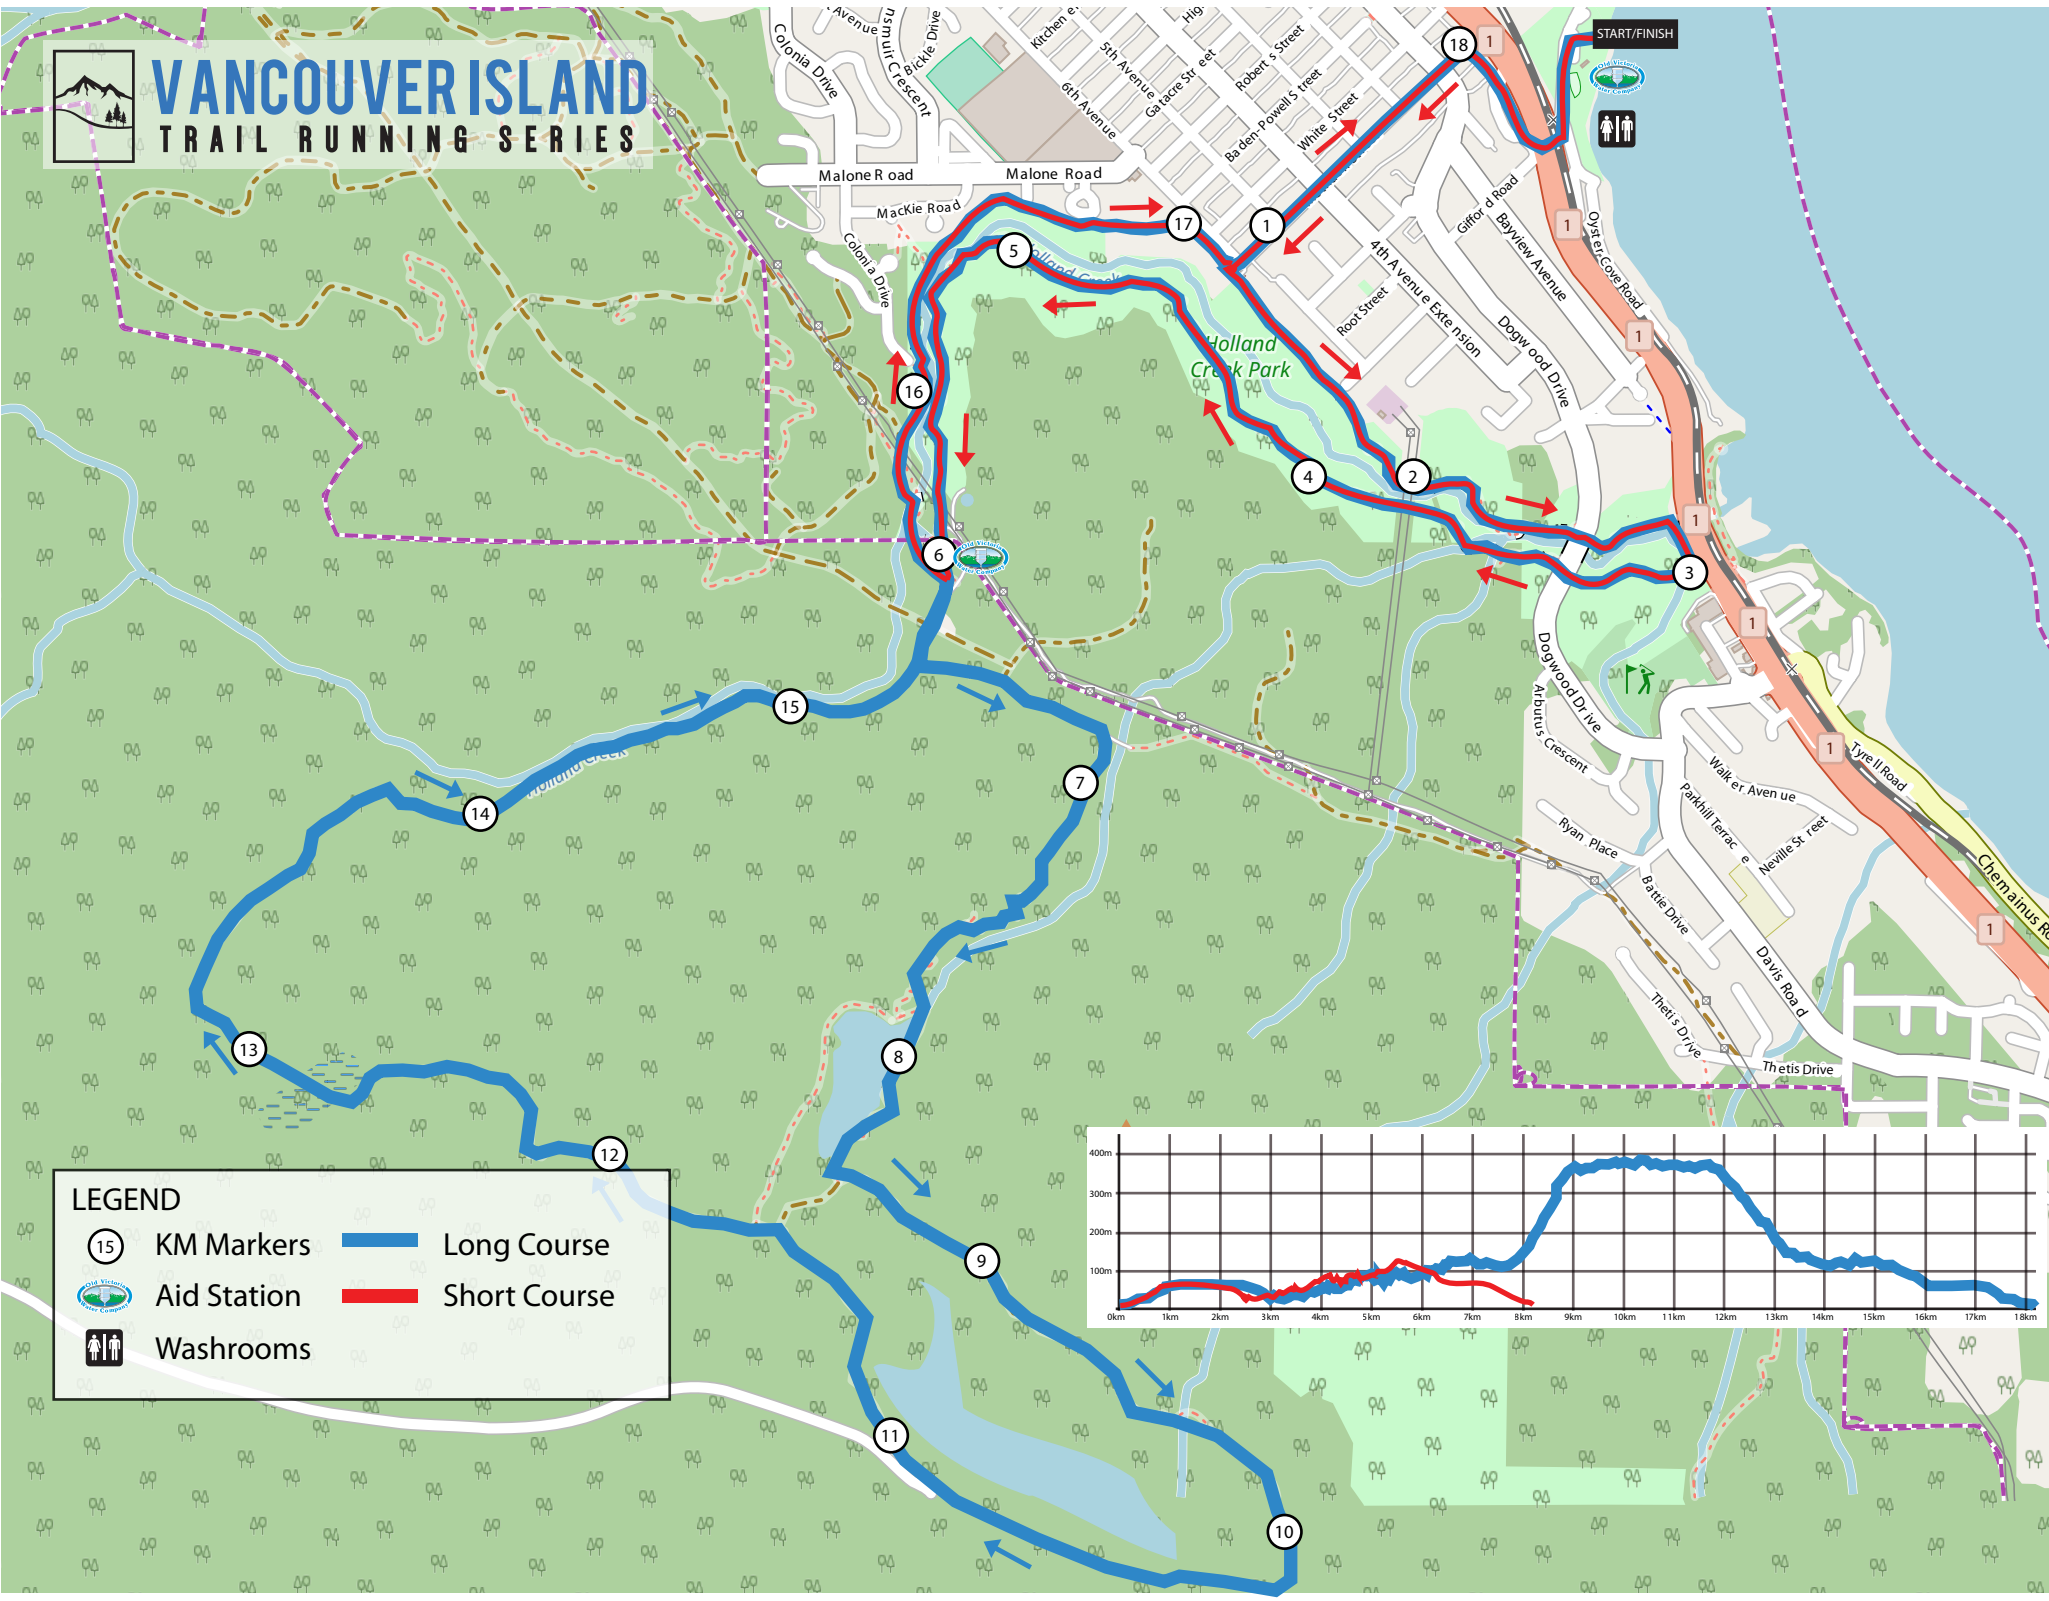

VANCOUVER ISLAND TRAIL RUNNING SERIES

LEGEND

-  KM Markers
-  Long Course
-  Aid Station
-  Short Course
-  Washrooms