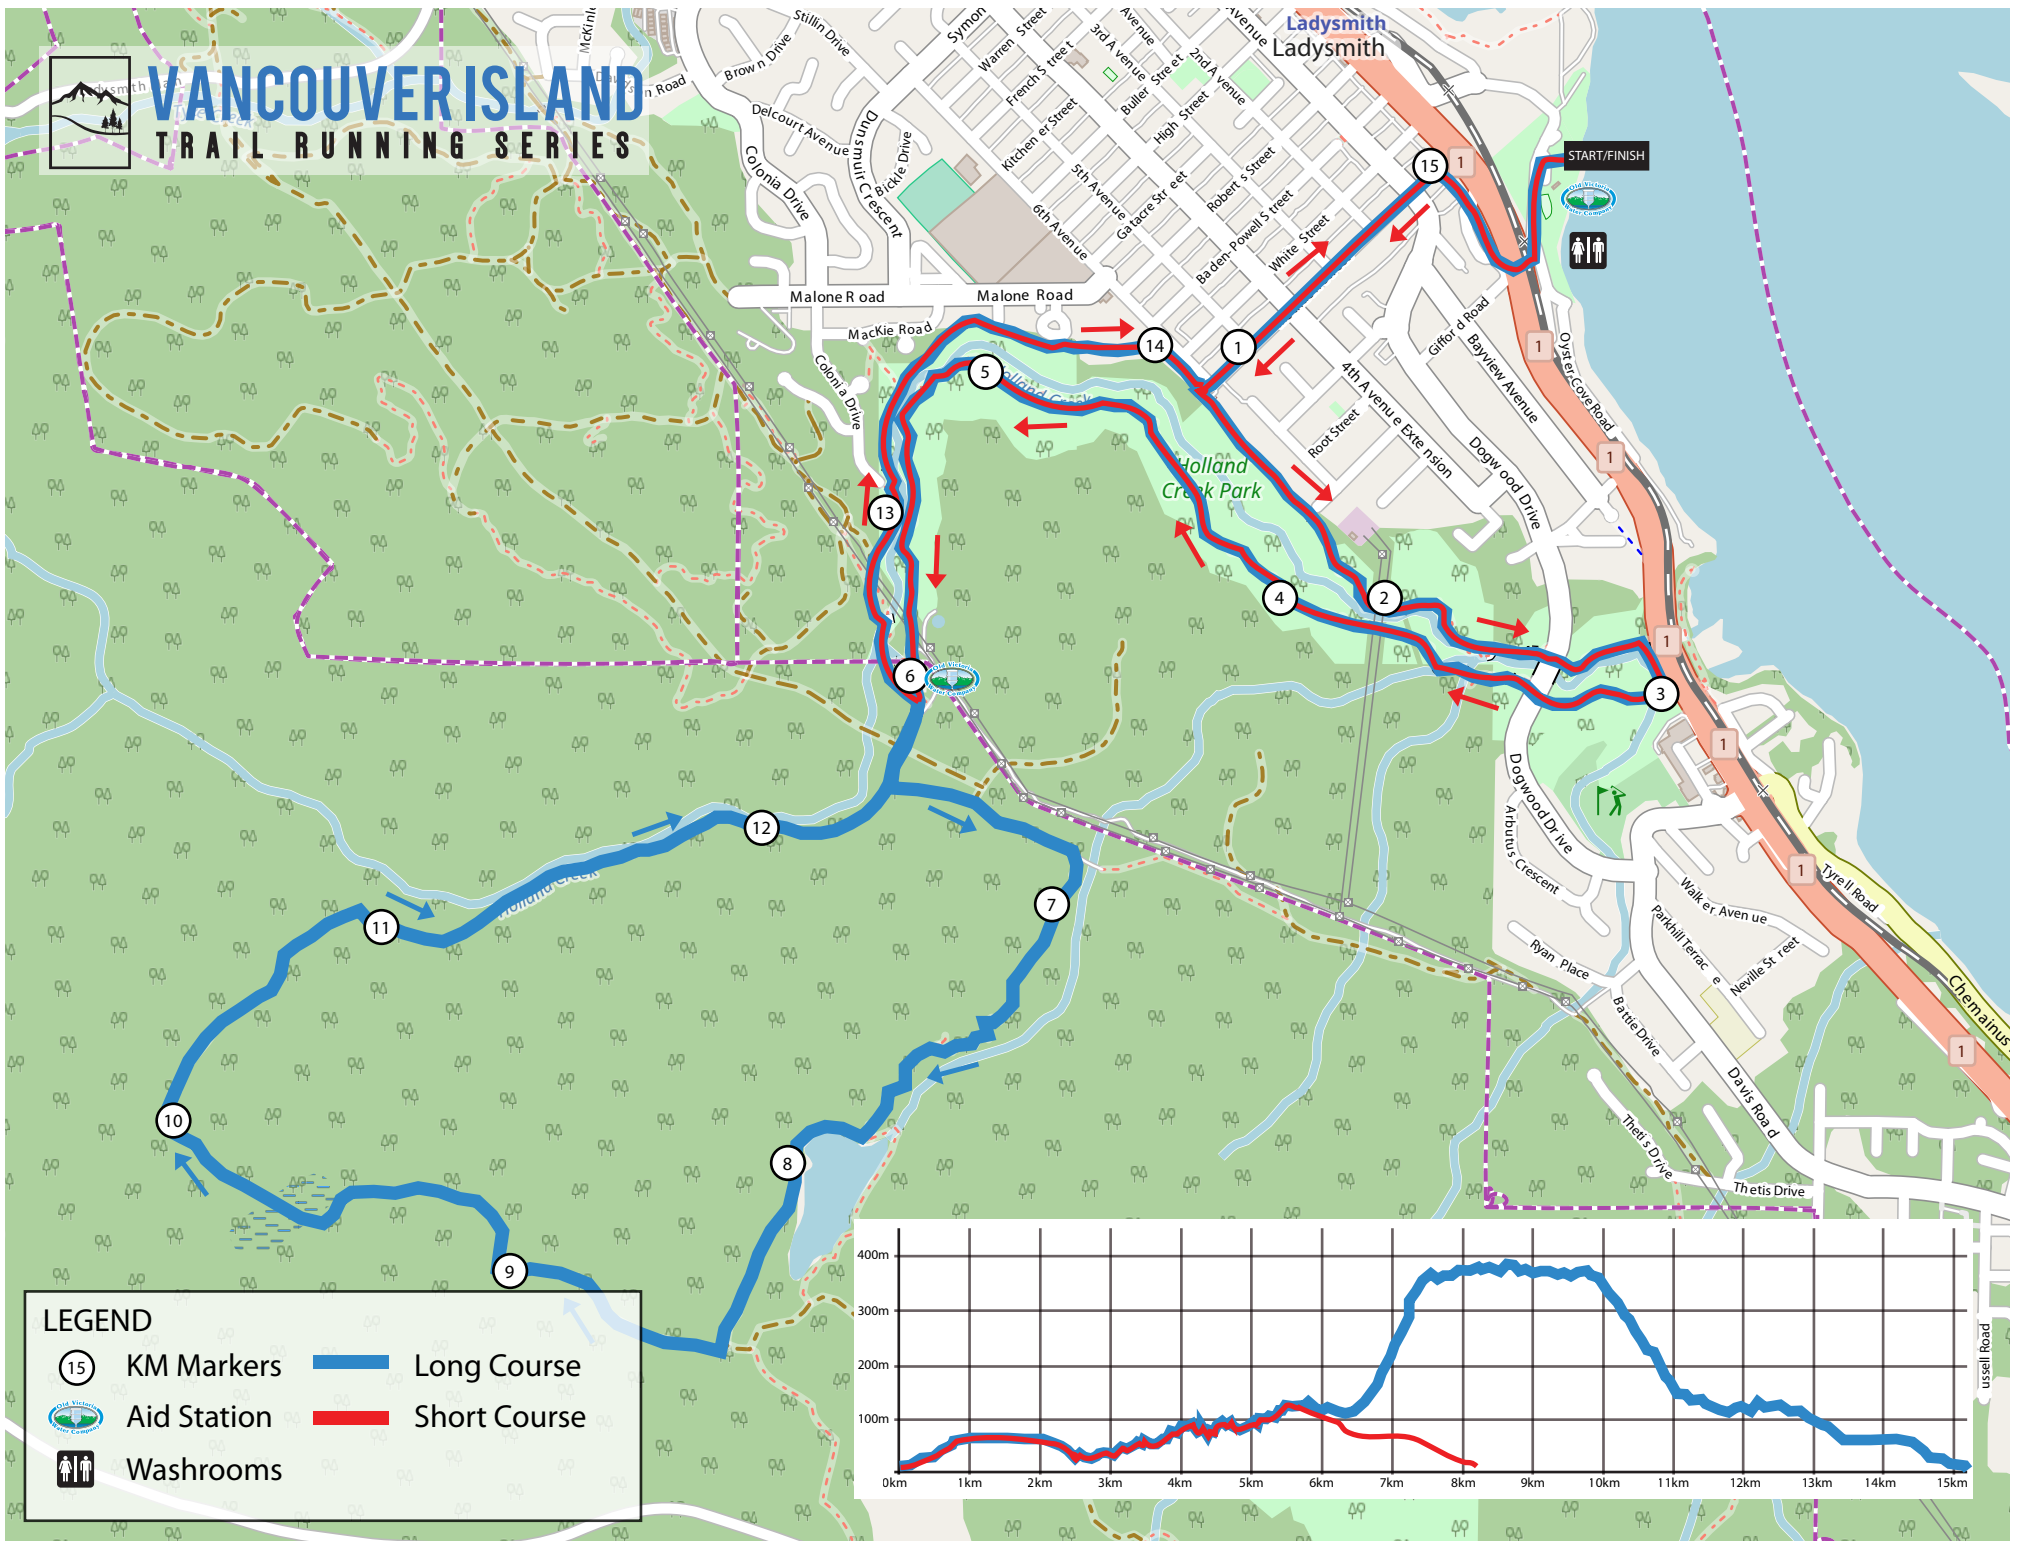

VANCOUVER ISLAND TRAIL RUNNING SERIES

LEGEND

- KM Markers
- Long Course
- Short Course
- Aid Station
- Washrooms